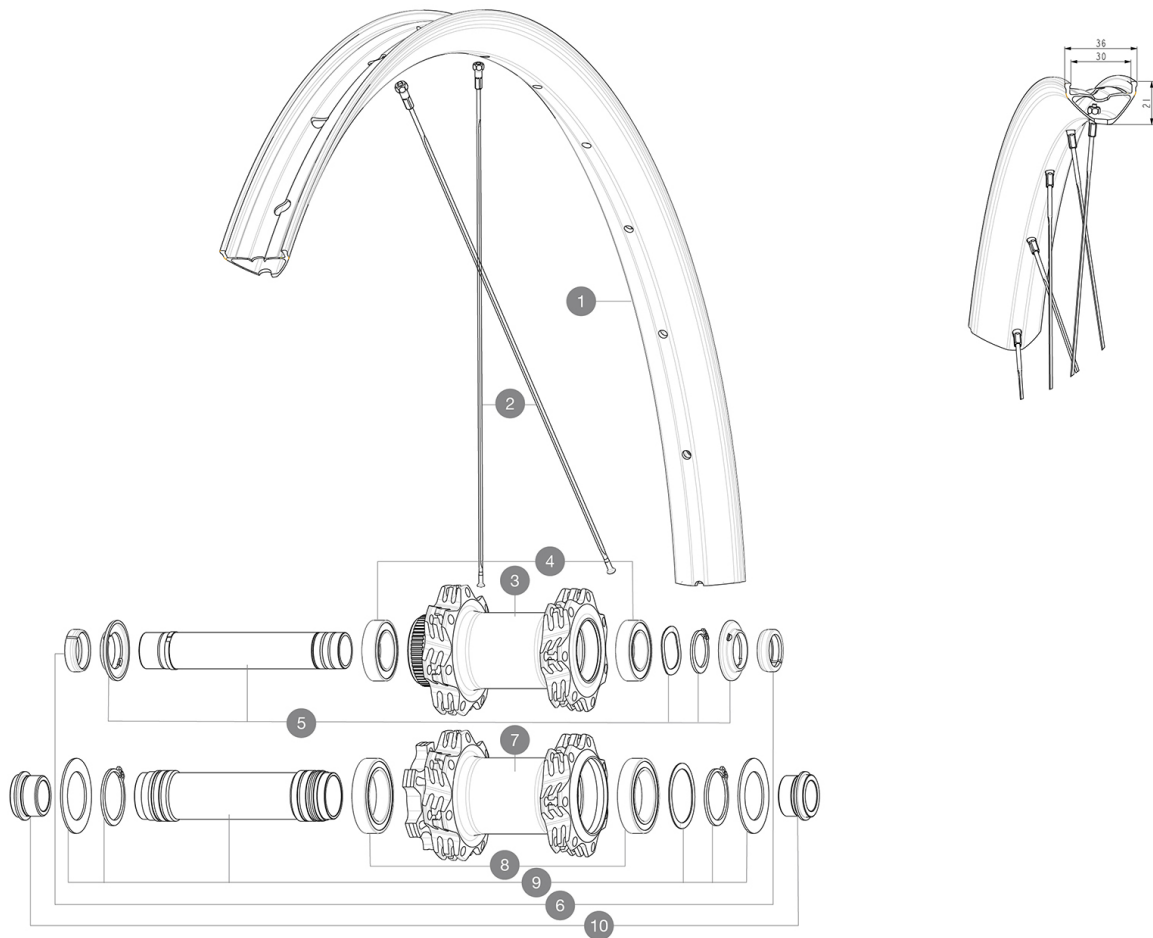

REFERENCES WHEELS

RIMS

&NBSP;:

| | | |
|---|----------|--|
| 1 | V3766915 | Kit Front/Rear rim eDeemax 30 29" |
| | V3750101 | 35mm UST Green Tape for 30mm wide rims |

SPOKES

| | | |
|---|----------|--|
| 2 | V2389501 | Kit 14 Front eDeemax 29" flat spoke 303 + nipple |
|---|----------|--|

HUB SHELLS

| | | |
|----|----------|---|
| 3 | N/A | HUB BODY |
| 4 | V2500901 | KIT BEARINGS 18x30x7 + WAVED WASHER + CLIP |
| 5 | V2373701 | KIT 20x110mm BOOST AXLE QRM AUTO MTB > 2019 |
| 6 | V2372501 | 15mm MTB Axle Cap QRM Auto From 2019 |
| 7 | N/A | HUB BODY |
| 8 | M40179 | FRONT HUB BEARING KIT 20mm AXLE |
| 9 | V2375601 | Kit 110mm axle QRM auto MTB from 2019 DCL |
| 10 | 12982801 | ADAPTER Ft 20 to 15mm |

MAVIC *E-Deemax 30 29*

Specifications

WHEEL WEIGHTS